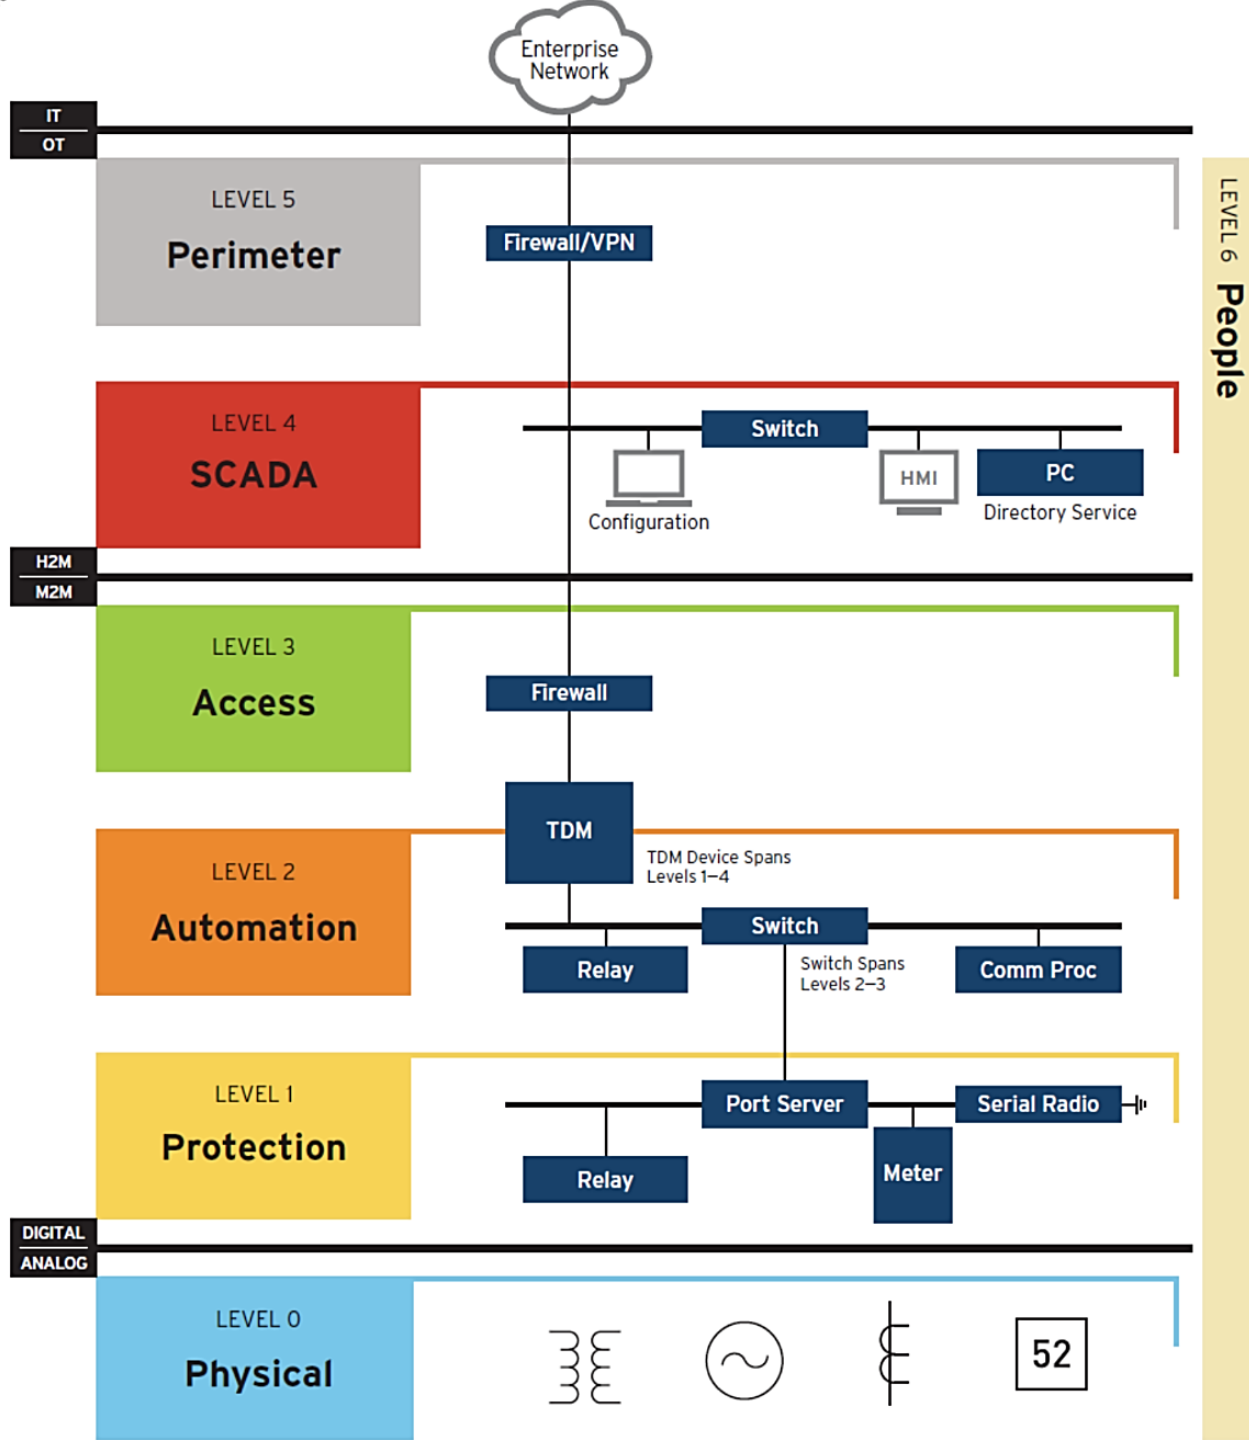

# Cybersecurity Research Needs

Dennis Gammel

Schweitzer Engineering Laboratories

**CYBER RESILIENT ENERGY  
DELIVERY CONSORTIUM**

# From Roots of Trust... to the Dangers of Today

1969 – ARPANET

1982 – Internet

2017 – ***Unsafe at  
any speed***

*Q: Which one of those cables goes to the Internet?*

*A: Ask the Bad Guys! They know!*

# Defense-in-Depth Infrastructure Approach

*Defining  
Cybersecurity  
Best Practices*

# Research with Operational Technology Focus

- Reduce Cost
- Decrease Complexity
- Design for Distributed M2M Systems
- Monitor Systems Continuously
- Interoperate at boundaries *...Standards lag Innovation*