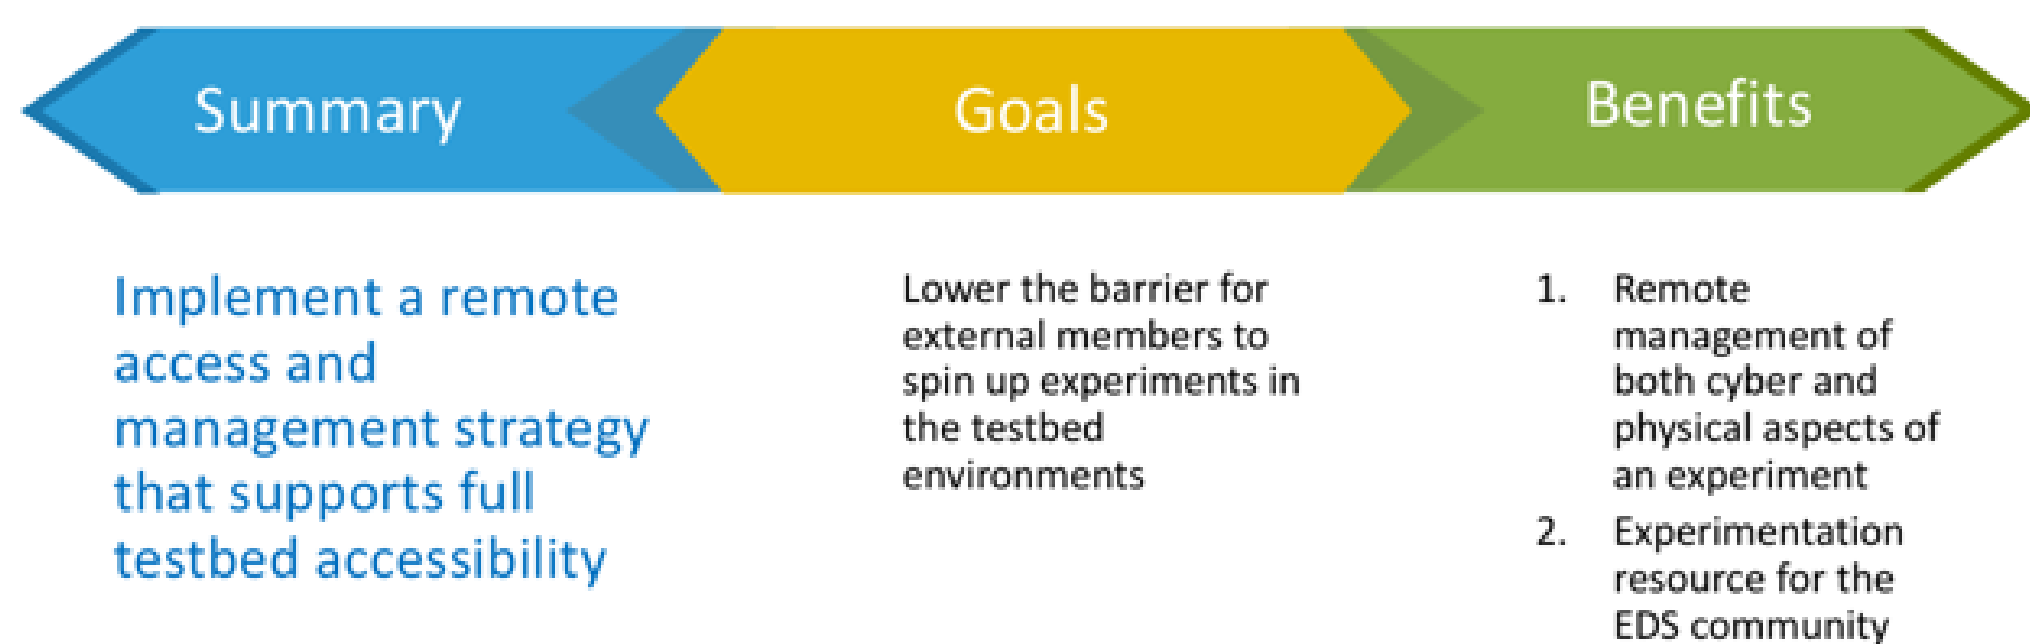

GOALS

Elevate the testbed operations of today to support the broad CREDC mission. Bringing in flexibility, usability, remote management, enhanced provisioning, new EDS capabilities, and federation to advance the science of cyber-physical experimentation.

PROJECTS

Composable Infrastructure Mid-Term Effort

Physical Asset Provisioning Mid-Term Effort

Remote Management Mid-Term Effort

Broader EDS Capabilities Mid-Term Effort

STATUS

- Remote management enhancement started.
- Composability started.
- Broader EDS capabilities planning.
- Federation foundational work started.
- EDS domain training started.