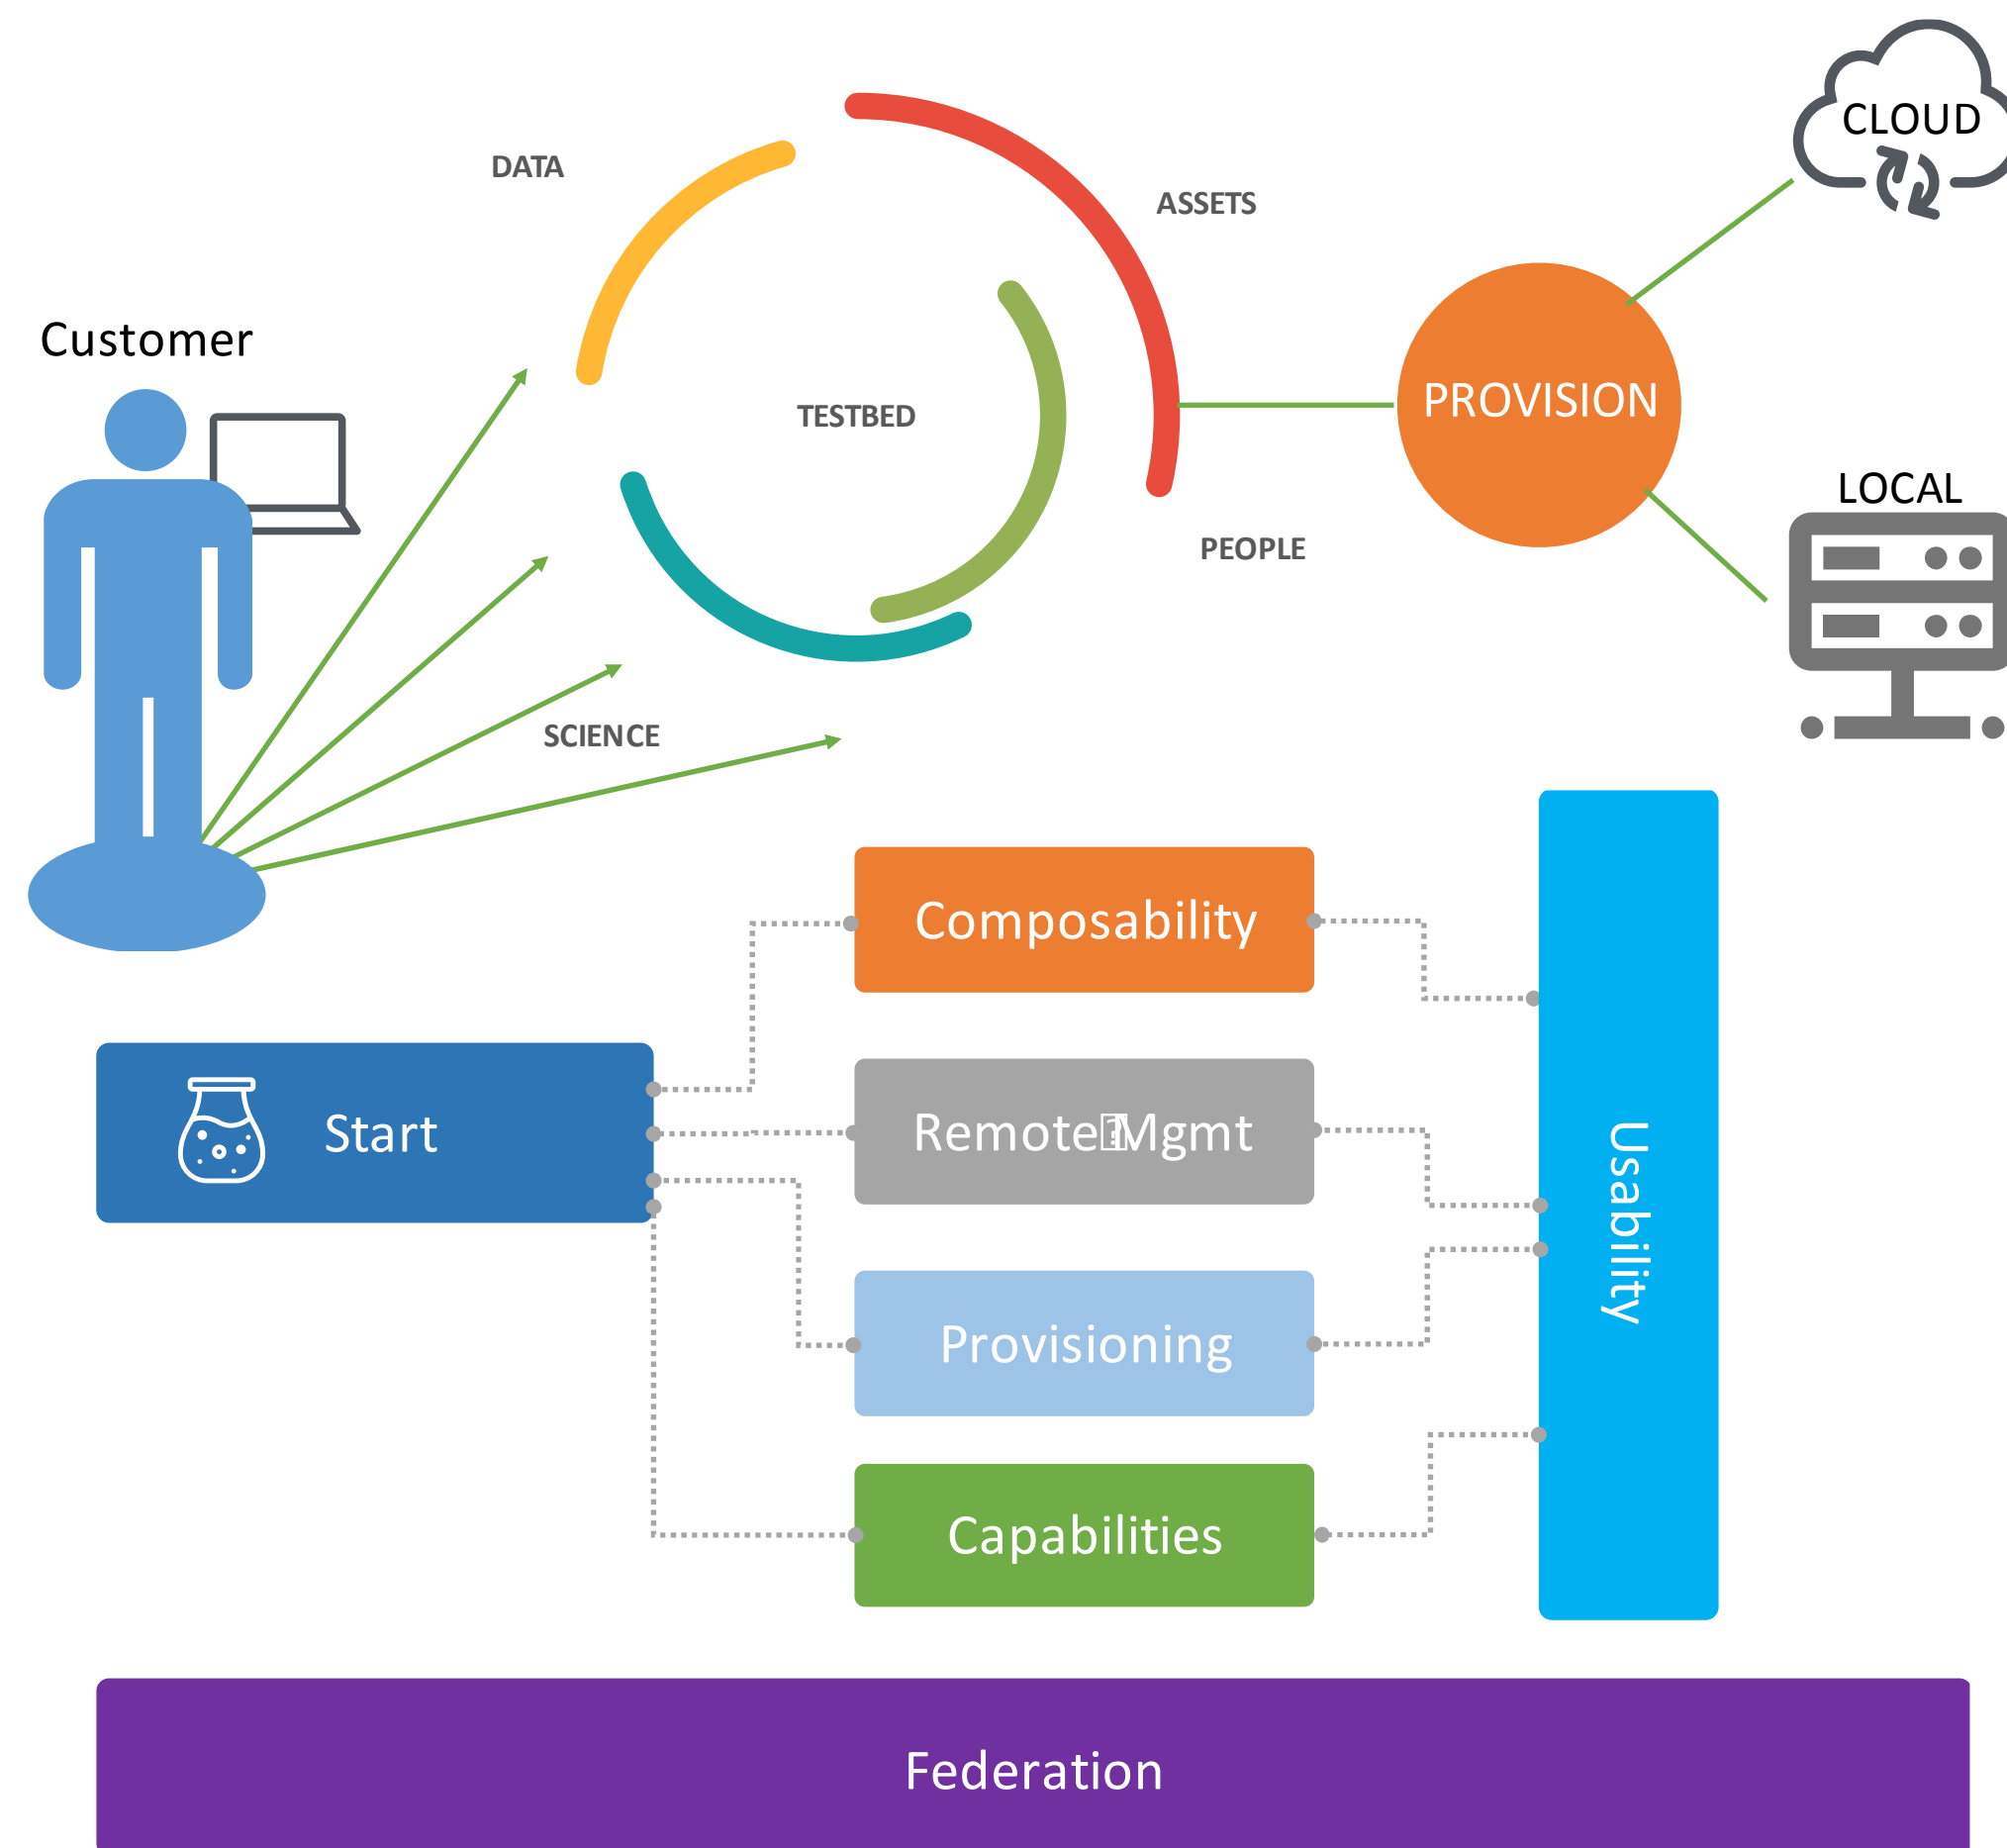

GOALS

Elevate the testbed operations of today to support the broad CREDC mission. Bringing in flexibility, usability, remote management, enhanced provisioning, new EDS capabilities, and federation to advance the science of cyber-physical experimentation.

PROJECTS

Composable Infrastructure Mid-Term Effort

Physical Asset Provisioning Mid-Term Effort

Remote Management Mid-Term Effort

Broader EDS Capabilities Mid-Term Effort

STATUS

- Remote management enhancement started.
- Composability started.
- Broader EDS capabilities planning.
- Federation foundational work started.
- EDS domain training started.

PROJECTS, CONTINUED

Usability Mid-Term Effort

Federation Long-Term Effort

EDS Domain Training Mid-Term Effort