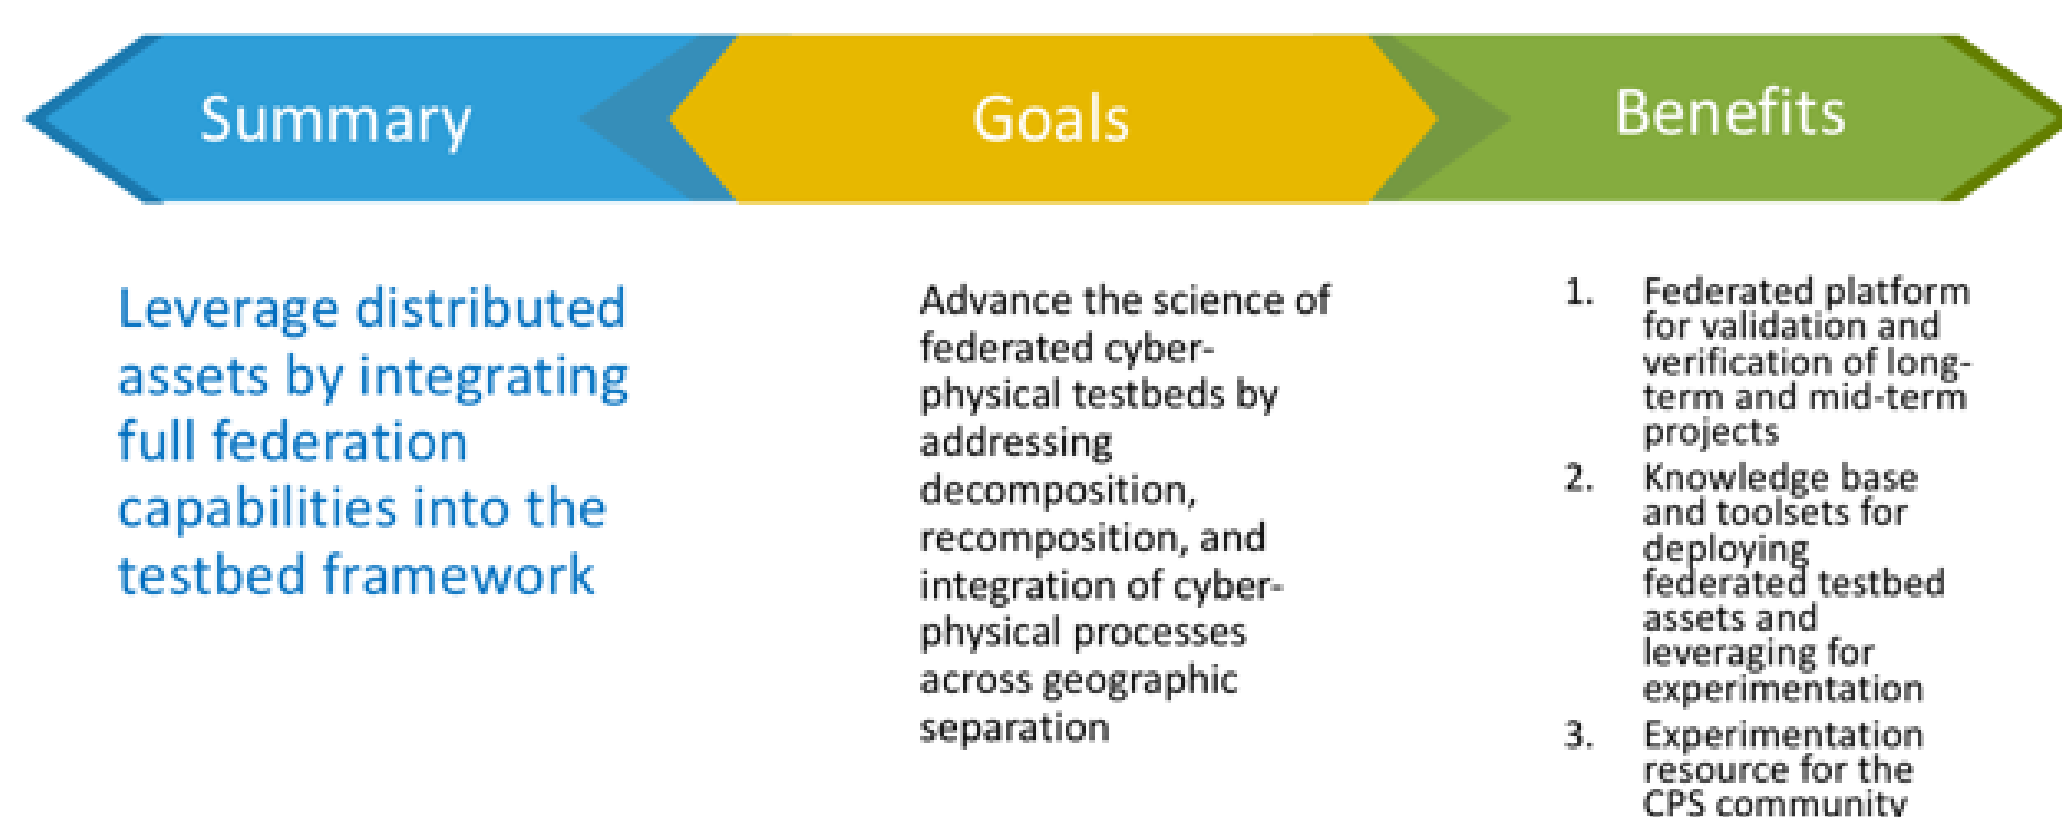

Federation Long-Term Effort