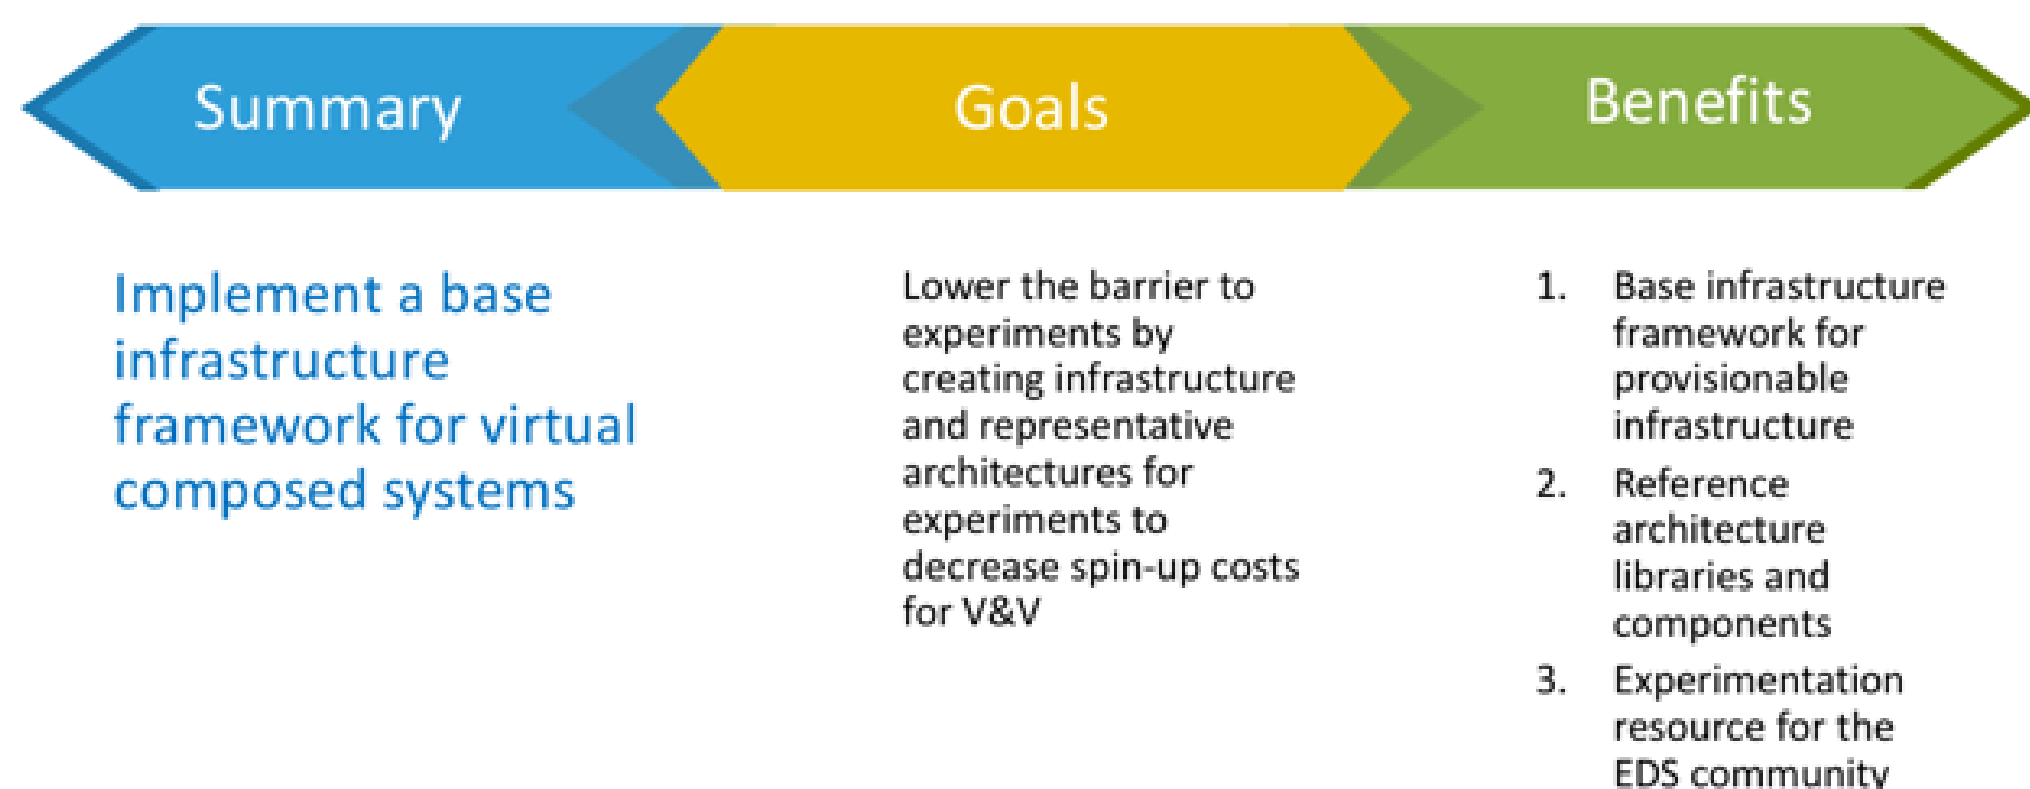

GOALS

Elevate the testbed operations of today to support the broad CREDC mission. Bringing in flexibility, usability, remote management, enhanced provisioning, new EDS capabilities, and federation to advance the science of cyber-physical experimentation.

PROJECTS

Composable Infrastructure Mid-Term Effort

Physical Asset Provisioning Mid-Term Effort

Remote Management Mid-Term Effort

Broader EDS Capabilities Mid-Term Effort

STATUS

- Remote management enhancement started.
- Composability started.
- Broader EDS capabilities planning.
- Federation foundational work started.
- EDS domain training started.