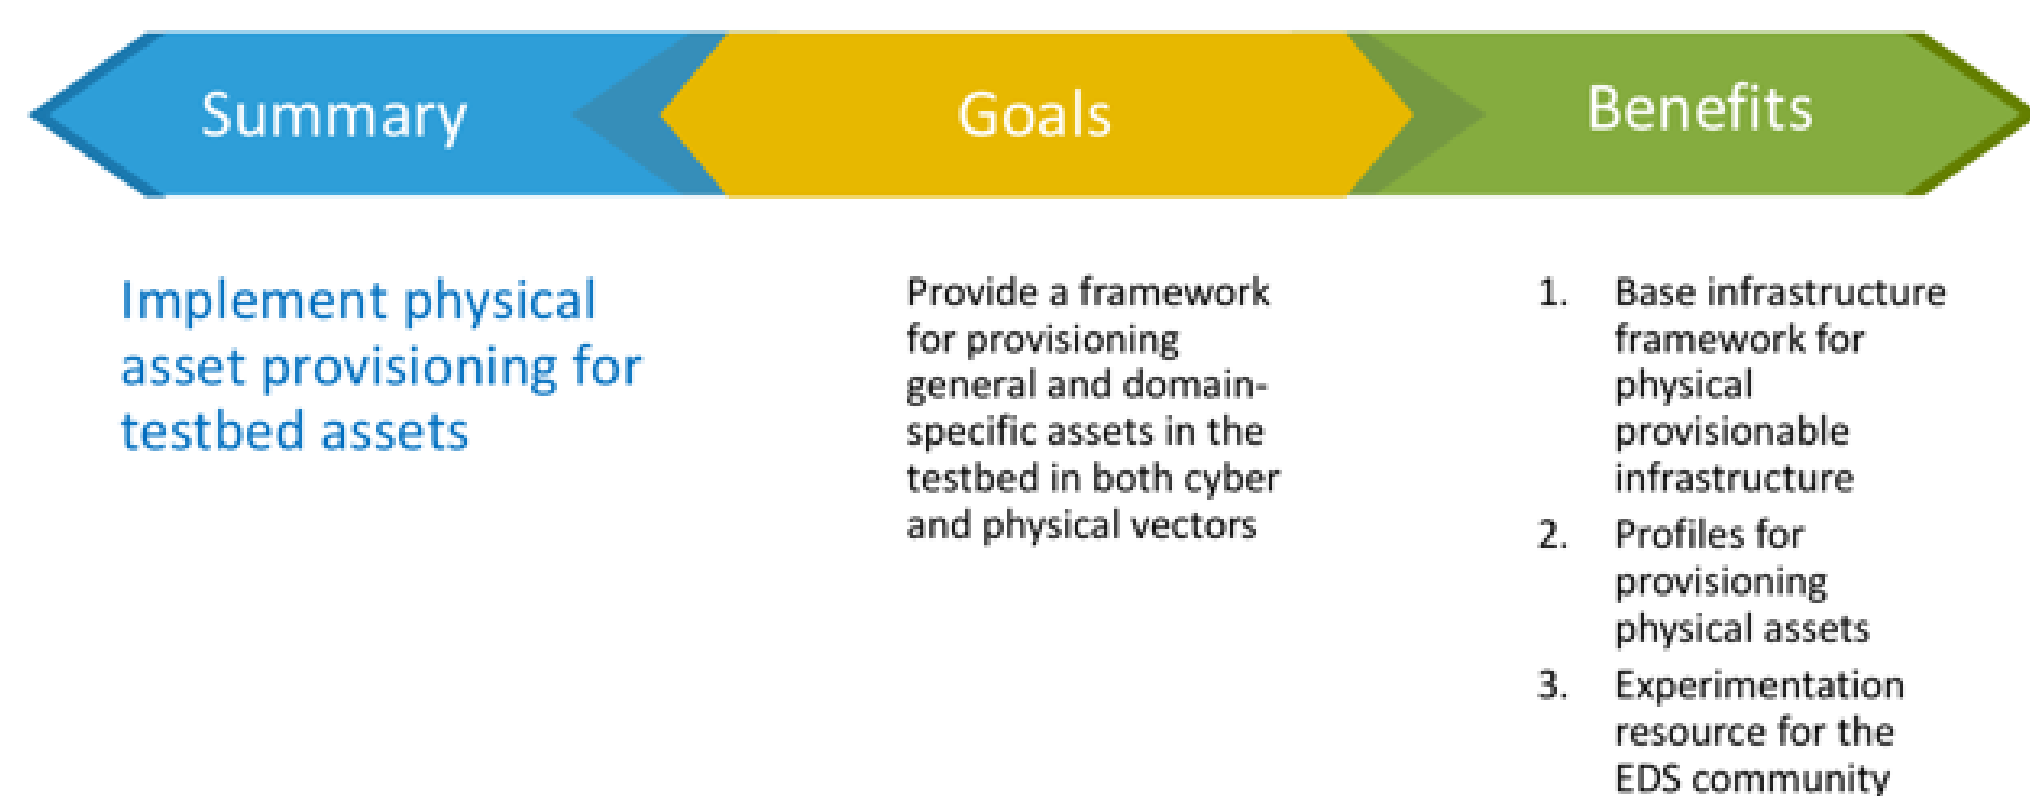

GOALS

Elevate the testbed operations of today to support the broad CREDC mission. Bringing in flexibility, usability, remote management, enhanced provisioning, new EDS capabilities, and federation to advance the science of cyber-physical experimentation.

PROJECTS

Composable Infrastructure Mid-Term Effort

Physical Asset Provisioning Mid-Term Effort

Remote Management Mid-Term Effort

Broader EDS Capabilities Mid-Term Effort

STATUS

- Remote management enhancement started.
- Composability started.
- Broader EDS capabilities planning.
- Federation foundational work started.
- EDS domain training started.